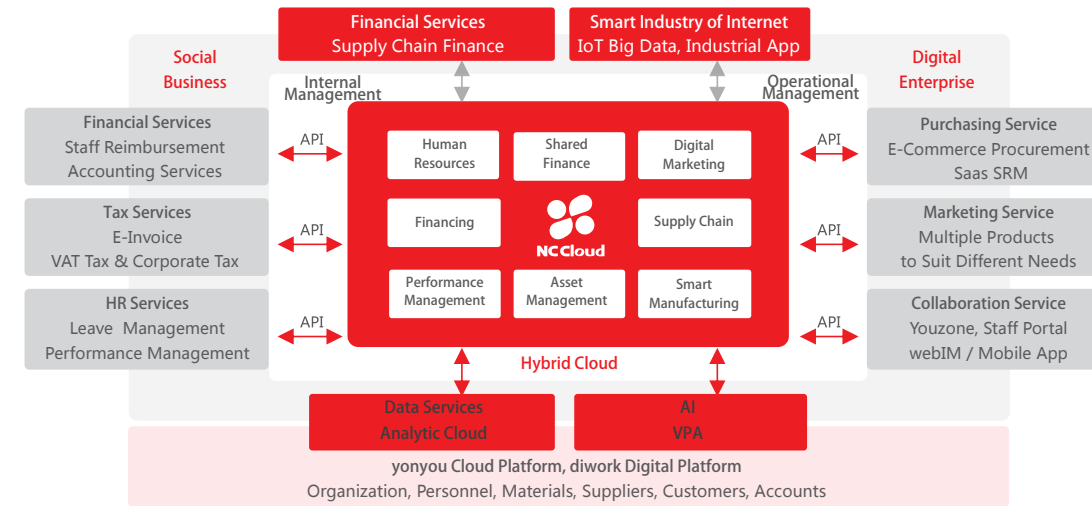

With innovation and 20 years of experience in enterprise services, yonyou NC cloud apply the next-generation digital technology to create an integrated smart cloud platform. The platform focuses on digital management, digital operation and digital business, which helps enterprises to achieve the comprehensive digitization of human resource, capital, assets and customers..

- Upgrade to a hybrid cloud architecture, a more agile, more flexible, and more efficient platform
- Openness, interconnection and integration, smart cloud services for new digital platforms, new technologies and new business models
- Global resources connection, event-driven agile business, build an intelligent and efficient platform for operation and management to serve enterprise digitalization

SERVE ENTERPRISE DIGITALIZATION

Yonyou NC Cloud provides solutions for 14 industry and 68 sub-sectors including manufacturing, consumer goods, construction, real estate, finance and insurance, covering digital marketing, intelligent manufacturing, financial sharing, digital procurement, etc. A total solution to help companies achieve comprehensive digitalization.

- Global Treasurer: From fund management, treasury operations to risk management. Global treasurer brings new innovations in financial management
- Digital Procurement: Cross-network sourcing, supermarket direct purchasing, transparent process, smart trading, building a global supplier network for innovative supply chain ecology
- Data Driven: Unified multidimensional enterprise performance platform for data-driven and real-time decision