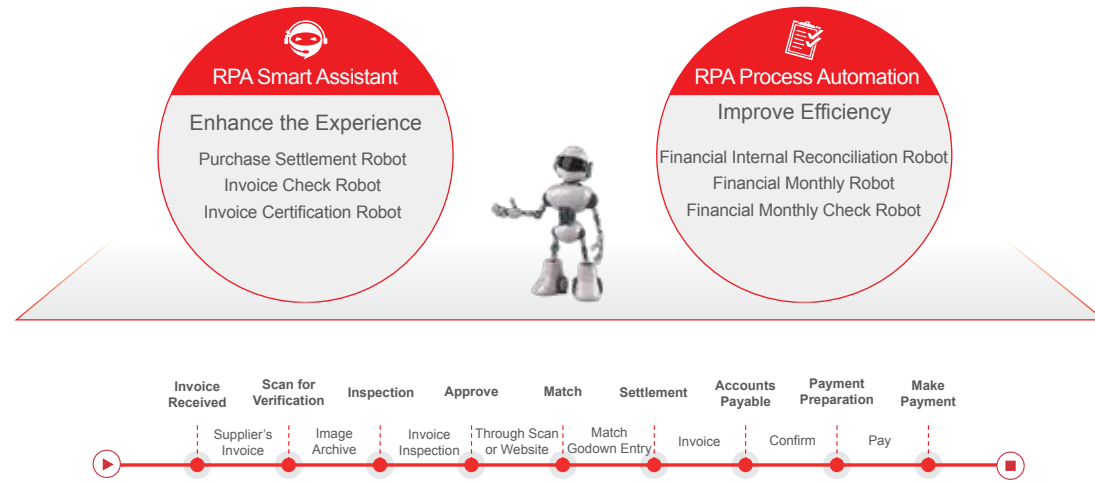

ROBOTIC PROCESS AUTOMATION