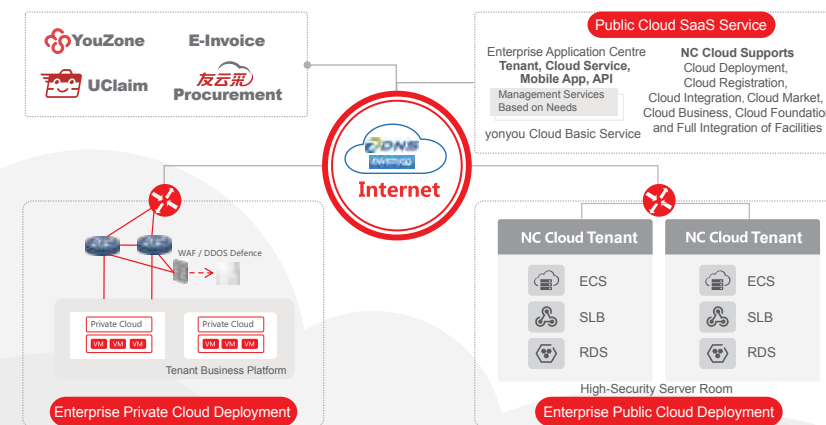

HYBRID CLOUD ARCHITECTURE

According to Gartner, "cloud + end" will become a typical way to deploy enterprise digital applications. Hybrid cloud mode such as "large enterprise private cloud /dedicated cloud + public cloud" will become an inevitable choice for enterprises. Yonyou NC Cloud applies the latest hybrid cloud architecture such as public cloud, private cloud, dedicated cloud, hybrid cloud, depending on the needs of customers. Multiple modes of deployment such as DevOps, Caas, micro-service and Open API can adapt to the different needs of enterprises and bring a flexible, agile and efficient smart enterprise shared services.