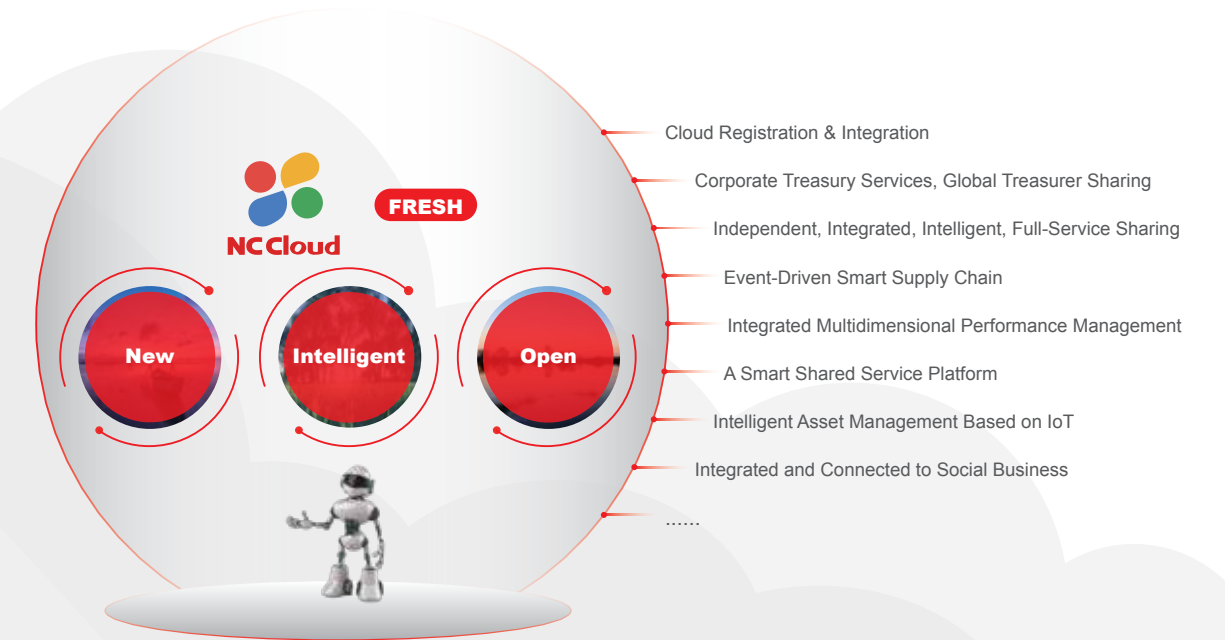

MORE FEATURES, MORE SURPRISES