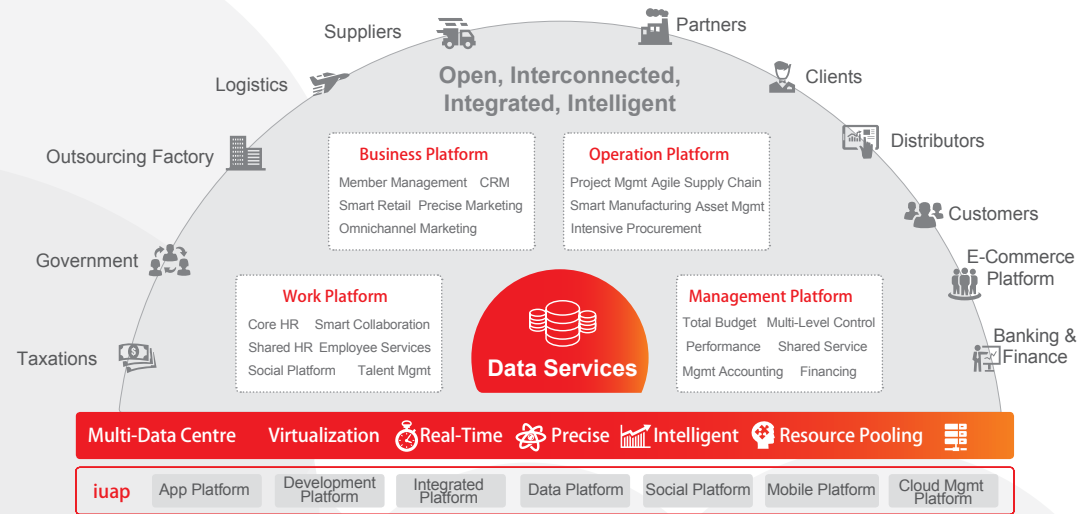

With innovation and 20 years of experience in enterprise services, yonyou NC cloud apply the next-generation digital technology to create an integrated smart cloud platform. The platform focuses on digital management, digital operation and digital business, which helps enterprises to achieve the comprehensive digitization of human resource, capital, assets and customers..

- Upgrade to a hybrid cloud architecture, a more agile, more flexible, and more efficient platform
- Openness, interconnection and integration, smart cloud services for new digital platforms, new technologies and new business models
- Global resources connection, event-driven agile business, build an intelligent and efficient platform for operation and management to serve enterprise digitalization

- Global Treasurer: From fund management, treasury operations to risk management. Global treasurer brings new innovations in financial management
- Digital Procurement: Cross-network sourcing, supermarket direct purchasing, transparent process, smart trading, building a global supplier network for innovative supply chain ecology
- Data Driven: Unified multidimensional enterprise performance platform for data-driven and real-time decision

- User-friendly minimalism design style, streamlined operation process, easy-to-use flat design interface
- User-centric, passive to active, instant information push
- Reconstruct business processes according to business scenarios. Push information and assign tasks based on user roles
- VPA work assistant, RPA process robot, machine learning. AI leads the new direction of digitization and intelligence
- Mobile phones, PAD, PC multi-end Apps, smart adapter terminals, processing services anytime, anywhere with efficiency and convenience
- Diversified communication and collaboration methods based on business needs for on time communication