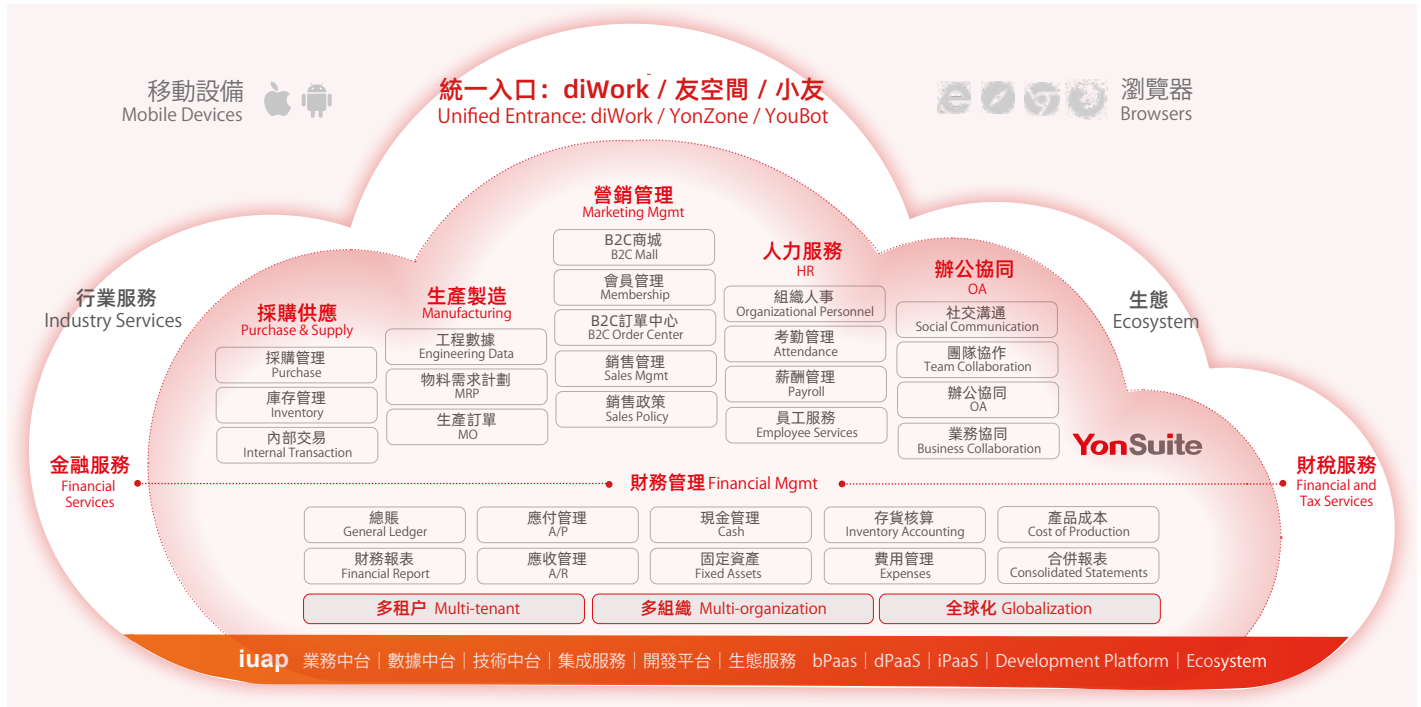

# YonSuite

成長型企業雲服務

Cloud Services for Growing Enterprises

用友 (SSE: 600588)

中國及全球領先的企業與公共組織

**雲服務、軟件提供商**

YONYOU | A China and Global Leading Provider of Cloud Services,  
Software for Enterprises and Public Organizations

**230+**

全球分支機構  
Global Branches

**17000+**

全球員工  
Employees

**7500+**

生態夥伴  
Ecosystem Partners

**6.27M+**

服務企業  
Enterprises Served

# YonSuite 成長型企業雲服務

YonSuite | Cloud Services for Growing Enterprises

YonSuite 是基於雲原生架構，為成長型企業提供「營銷，製造，採購，財務，人力，辦公，平台」融合一體，支持企業全球化經營，社會化商業的雲服務方案。YonSuite 使能企業數碼化，智能化發展，成就以客戶為中心，數據驅動，實時營運的數智企業！

Based on a cloud native architecture, YonSuite provides growing enterprises with a unified platform encompassing “Marketing, Manufacturing, Procurement, Financial, Human Resource, Office Automation” to support global business operations. By ensuring an enabling environment for digital development, YonSuite helps enterprises become customer-centric, data-driven and real-time operating.